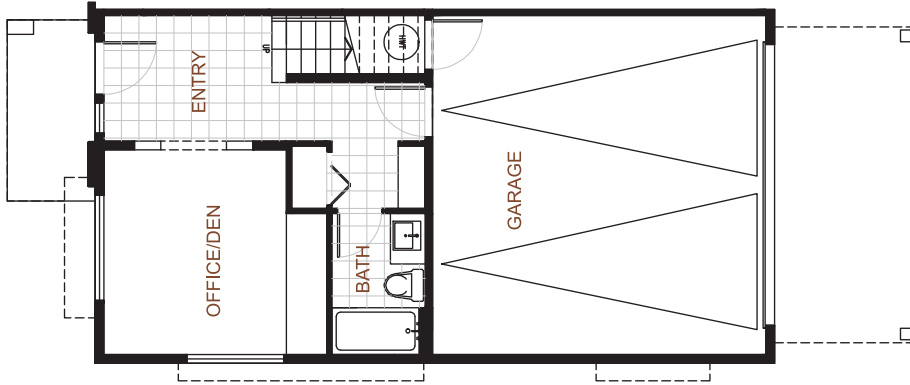

... SKY SERIES
3 BEDROOM+OFFICE OR 4 BEDROOM
TYPE A1 Approx. 2,016 Sq.Ft.

Ground Floor

Main Floor

Unit #1 & #23 only

Upper Floor