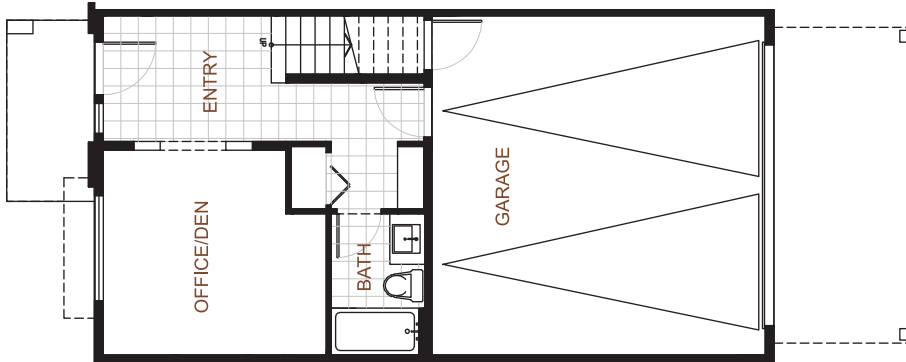

... SKY SERIES  
 3 BEDROOM+OFFICE OR 4 BEDROOM  
 TYPE A1a Approx.2,001 Sq. Ft

Ground Floor

Main Floor

Unit #8, & #30 only

Upper Floor