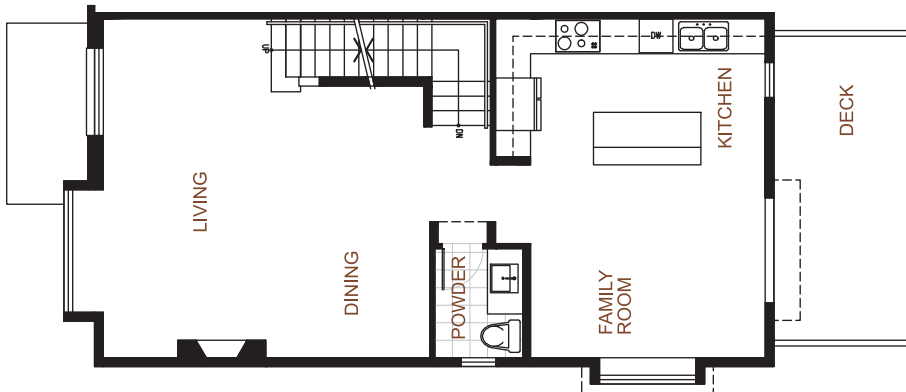

... SKY SERIES  
 3 BEDROOM+OFFICE OR 4 BEDROOM  
 TYPE A1a Approx.2,001 Sq. Ft

Ground Floor

Main Floor

Unit #8, & #30 only

Upper Floor