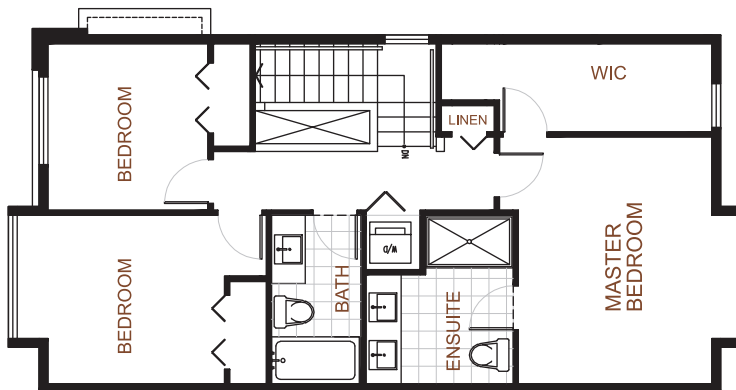

... SKY SERIES
 3 BEDROOM+OFFICE OR 4 BEDROOM
 TYPE A2b Approx.1,997 Sq. Ft

Ground Floor

Main Floor

Unit #7, #29 only

Upper Floor