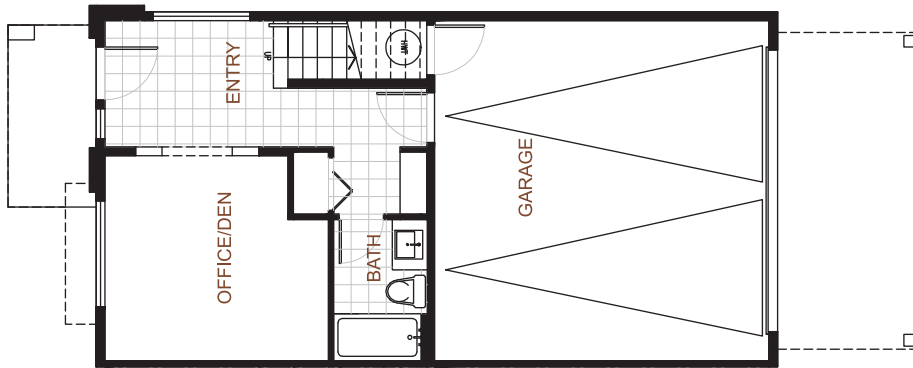

... SKY SERIES
 3 BEDROOM+OFFICE OR 4 BEDROOM
 TYPE A2b Approx.1,997 Sq. Ft

Ground Floor

Main Floor

Unit #7, #29 only

Upper Floor