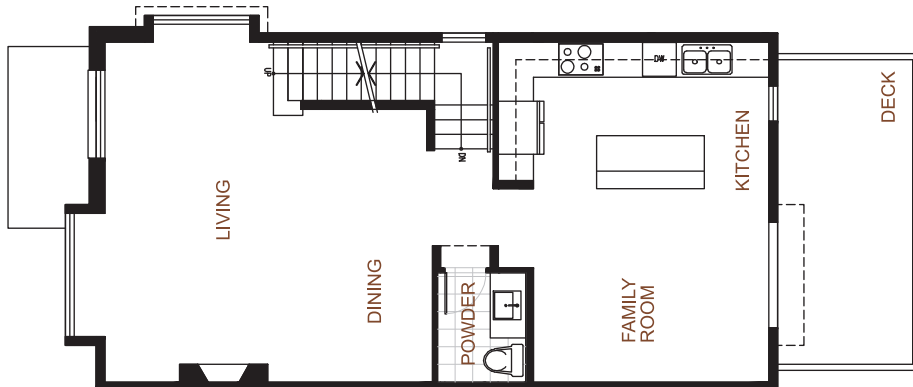

... SKY SERIES
 3 BEDROOM+OFFICE OR 4 BEDROOM
 TYPE A2b Approx.1,997 Sq. Ft

Ground Floor

Main Floor

Unit #7, #29 only

Upper Floor