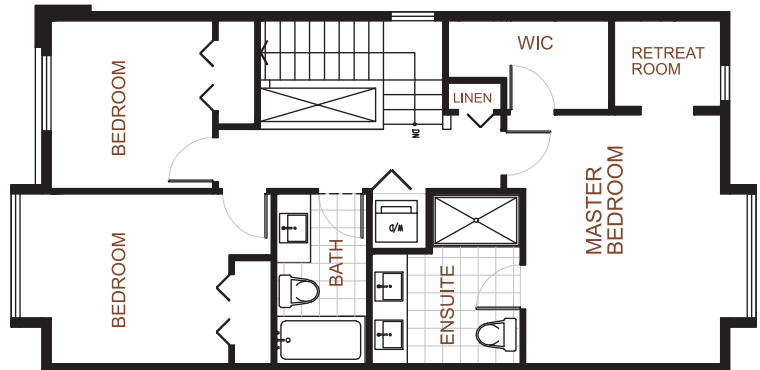

... SKY SERIES
 3 BEDROOM+OFFICE OR 4 BEDROOM
 TYPE A2c Approx.1,990 Sq. Ft

Ground Floor

Main Floor

Unit # 44 only

Upper Floor