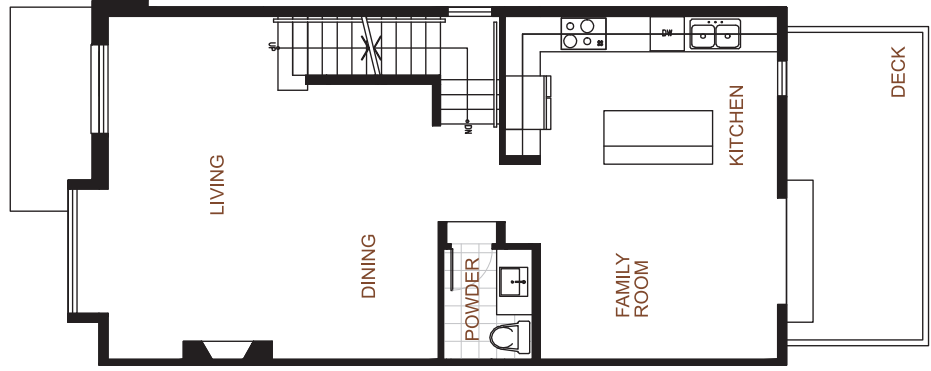

... SKY SERIES
 3 BEDROOM+OFFICE OR 4 BEDROOM
 TYPE A2c Approx.1,990 Sq. Ft

Ground Floor

Main Floor

Unit # 44 only

Upper Floor