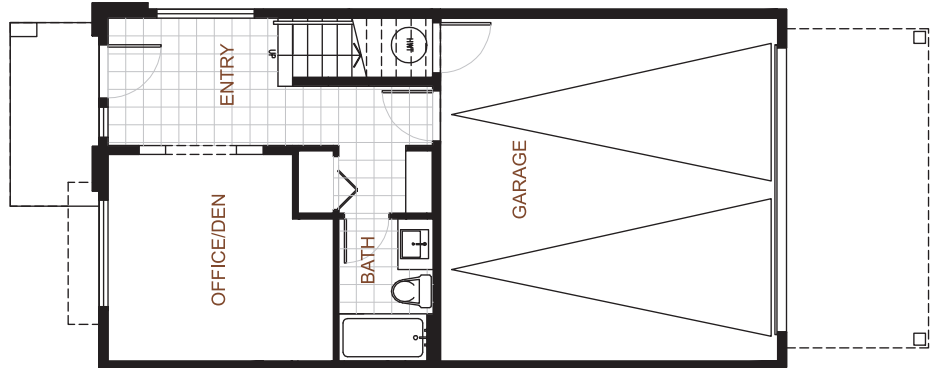

... SKY SERIES
 3 BEDROOM+OFFICE OR 4 BEDROOM
 TYPE A2c Approx.1,990 Sq. Ft

Ground Floor

Main Floor

Unit # 44 only

Upper Floor