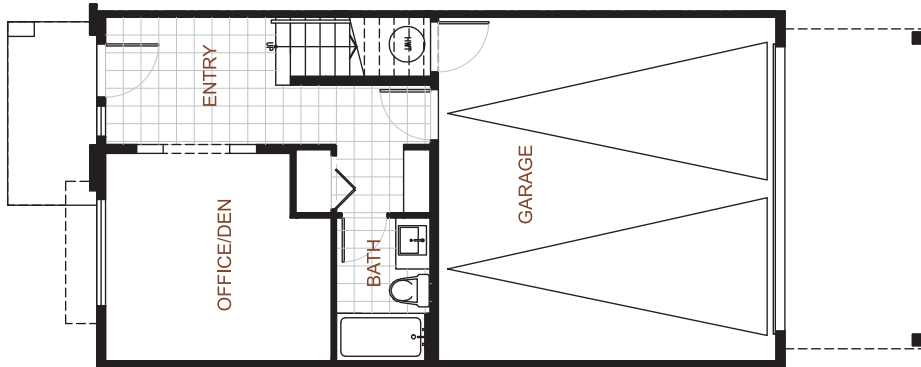

... SKY SERIES  
 3 BEDROOM+OFFICE OR 4 BEDROOM  
 TYPE A Approx. 1,975 Sq.Ft.

Ground Floor

Main Floor

Upper Floor