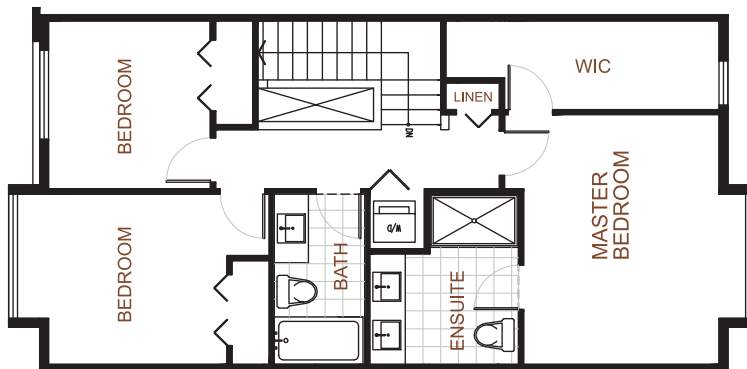

... SKY SERIES  
 3 BEDROOM+OFFICE OR 4 BEDROOM  
 TYPE A Approx. 1,975 Sq.Ft.

Ground Floor

Main Floor

Upper Floor